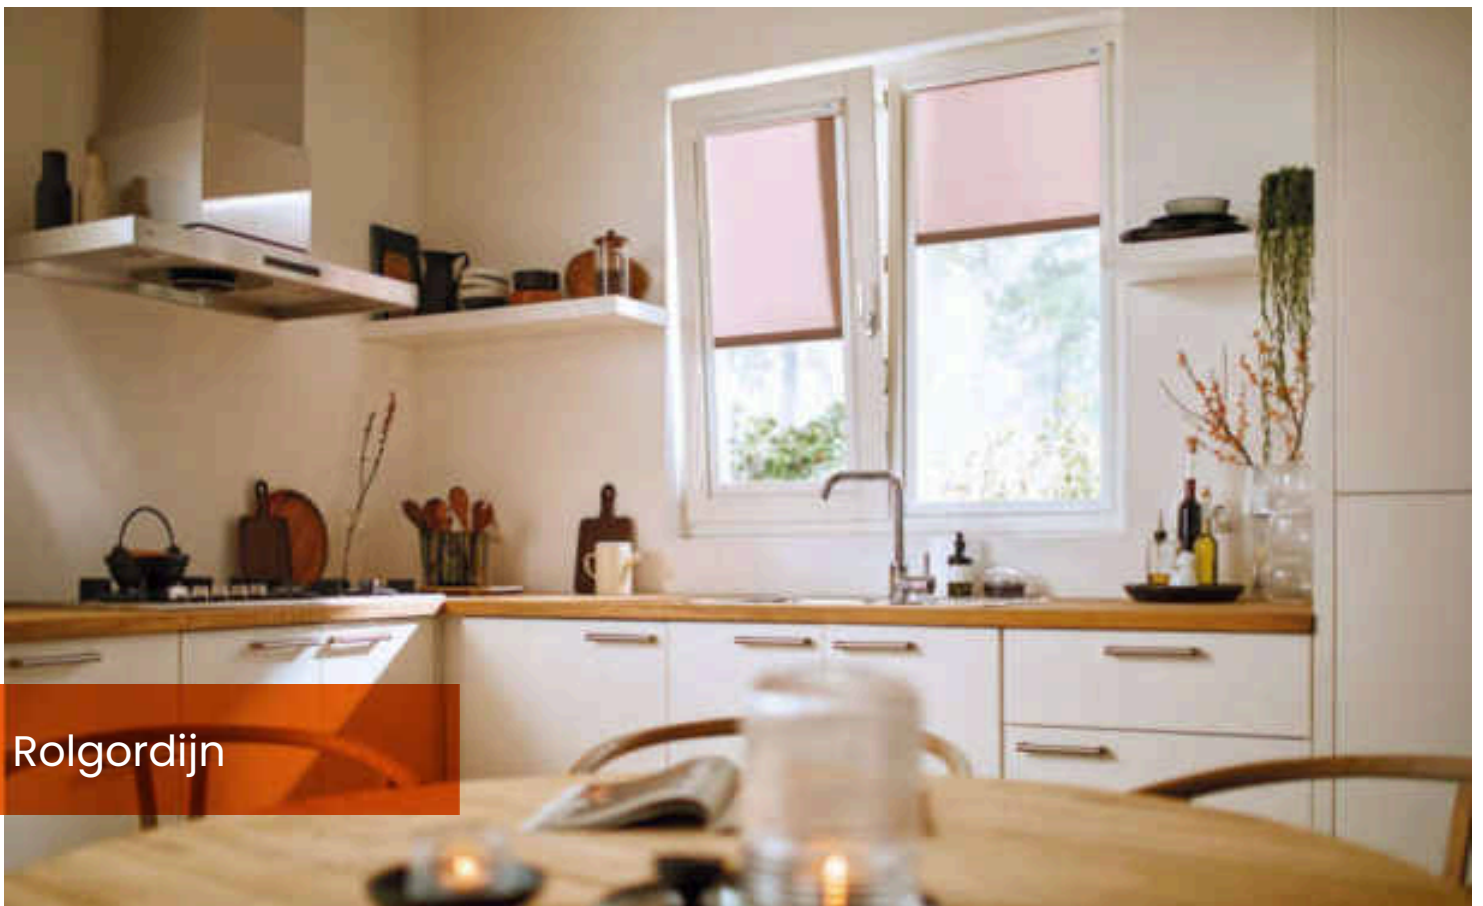

Rolgordijn

Een klassiek product in een nieuw jasje: het Rolgordijn. Doordat deze in een aluminium frame worden gemonteerd kan het Rolgordijn zonder boren of schroeven worden bevestigd op het kozijn.

De ketting is voorzien van het Child Safety System (CHS) waarbij de ketting breekt wanneer er gewicht aan hangt. Hierdoor is dit product uitermate geschikt voor speel- en werkkamers.

De stof is opgerold in de cassette, waardoor het ook mogelijk is om alle stof weg te krijgen voor het raam. Hierdoor bepaalt u zelf hoeveel licht u naar binnen laat. Als het Rolgordijn naar beneden is, is de privacy optimaal omdat er niet of nauwelijks door de stof heen kan worden gekeken.

Welke stoffen zijn er mogelijk?

Er is keuze tussen verduisterende en doorschijnende stoffen en bij beiden opties heeft zowel de binnen- als de buitenkant exact dezelfde kleur.

Houd er bij de keuze voor een verduisterende stof wel rekening mee dat de stof verduistert maar het product zelf niet. De stof zit niet volledig opgesloten in het frame, waardoor het mogelijk is dat er licht via de zijkanten van het frame naar binnen komt.