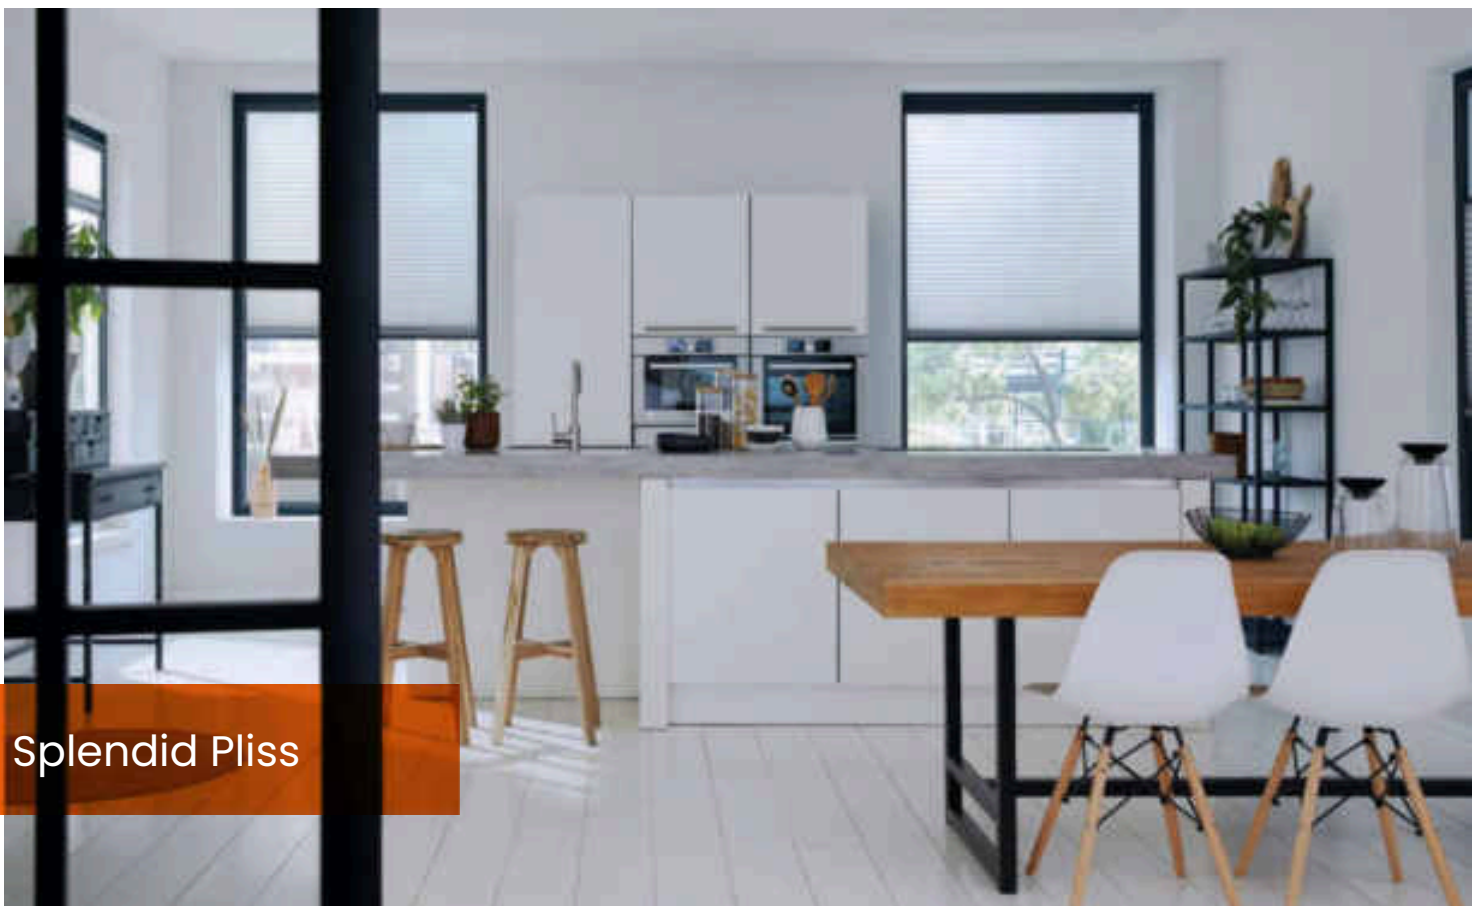

Splendid Pliss

Waarom uniek?

De Splendid Pliss is voorzien van een exclusief door Windowforall ontwikkeld vergrendelsysteem. Door dit unieke vergrendelsysteem kan de Splendid Pliss tot maar liefst een breedte van 2000 mm reiken. Daarnaast zijn de touwtjes niet zichtbaar voor het raam, wanneer de Splendid Pliss naar boven of naar beneden geplaatst is. De touwtjes lopen aan de zijkanten van het frame, het uitzicht wordt niet belemmerd.