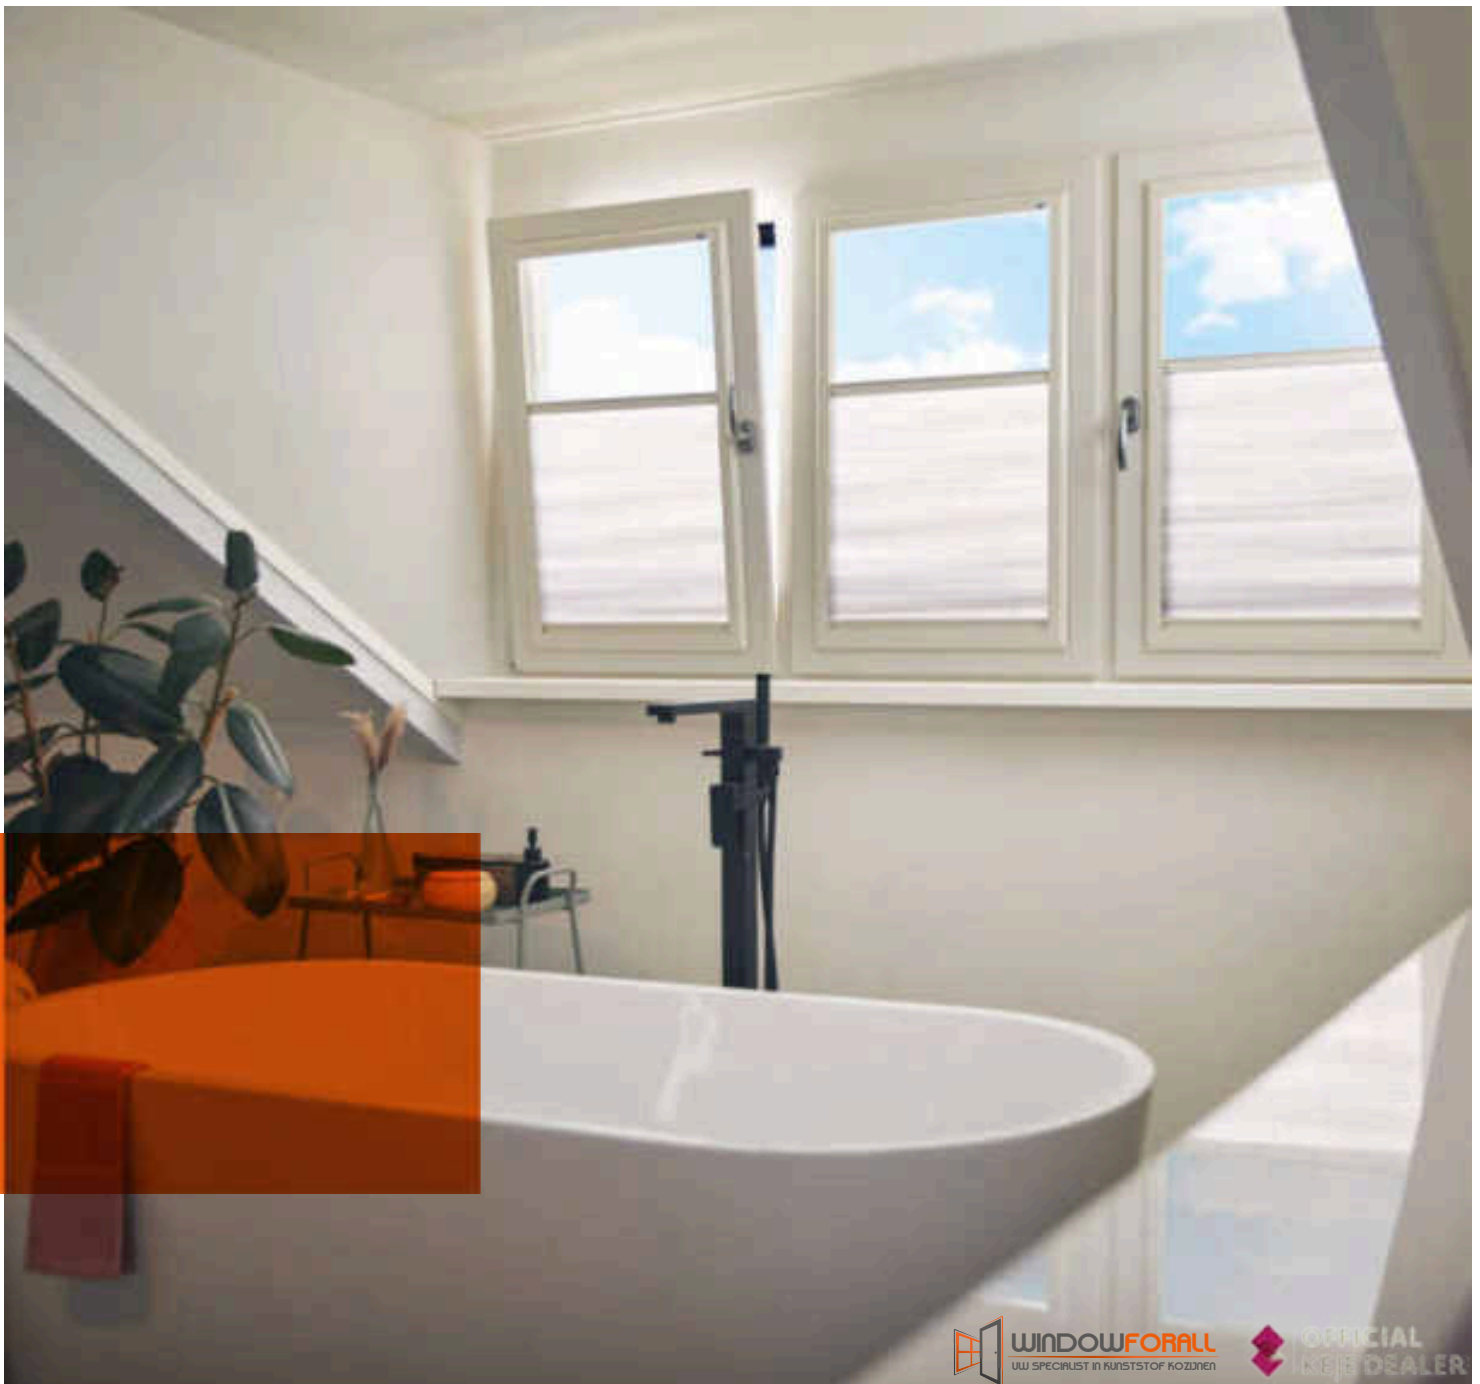

Windowforall insectenwering en raamdecoratie worden op maat gemaakt en met oog voor detail ontworpen en ontwikkeld in Nederland.

Windowforall combineert functionaliteit en kwaliteit met een moderne uitstraling en onze uitgebreide stoffencollecties zijn geïnspireerd op de laatste trends. Door de eindeloze combinatiemogelijkheden creëert u altijd uw eigen sfeer in huis.

Alle Windowforall raamdecoratie producten worden zonder boren en/of schroeven gemonteerd op het kozijn, dankzij een aluminium frame dat is voorzien van magneet- en staalband.

Het staalband wordt op het kozijn bevestigd en de achterzijde van het frame is voorzien van magneetband. Het stijlvolle, subtiele design van het frame in de kleur van het kozijn zorgt ervoor dat na plaatsing van het raamproduct een nagenoeg vlak geheel ontstaat en nauwelijks zal opvallen op het kozijn.

Dankzij de productie in Nederland garanderen wij een snelle levering.